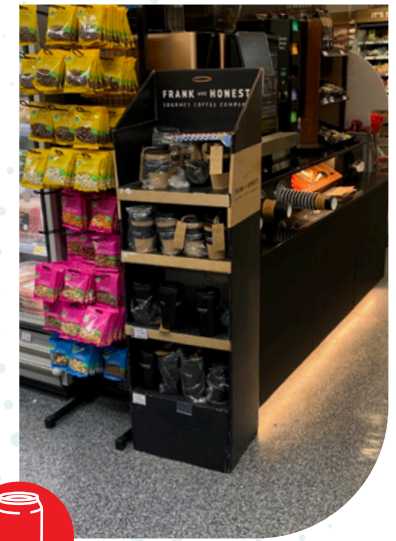

Cadbury, Matchmakers & Terry's Chocolate Orange FSDU's

Nescafé & KP Nuts

Smirnoff FSDU

"Amplify your Summer" & Guinness 0.0 FSDU's

Flash MU

Green Aware FSDU

Frank and Honest FSDU

Wotsits MU