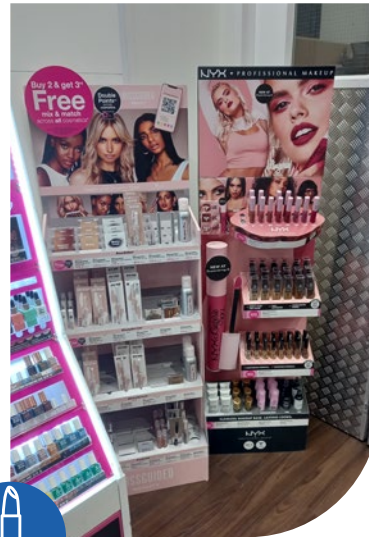

Tayto MU

Head & Shoulders MU

Tassimo FSDU

Fulfil & Reese's FSDU

Nescafé MU's

Lidl

6

display

A part of the Smurfit Kappa Group

Collection FSDU

Rimmel FSDU

Elf FSDU

Garnier Hair Food FSDU

Olay FSDU

Revolution FSDU

Clairol FSDU

Missguided & NYX FSDU's

10th Birthday FSDU

Maybelline FSDU

Glade FSDU

Glade FSDU

Old Spice FSDU

Aussie SOS FSDU

herbal Essences FSDU