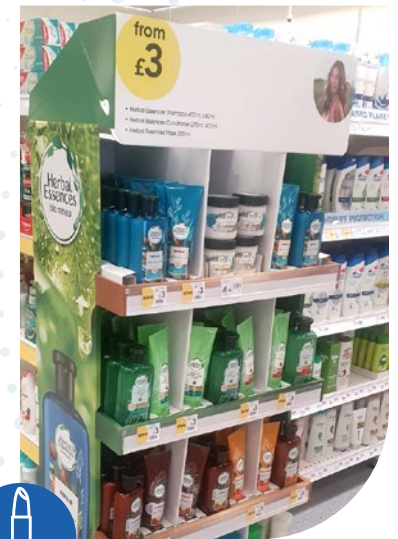

Missguided & NYX FSDU's

10th Birthday FSDU

Maybelline FSDU

Glade FSDU

Glade FSDU

Old Spice FSDU

Aussie SOS FSDU

herbal Essences FSDU

"Hello Summer" FSDU

Nail Limescale FSDU

Lemsip & Nurofen FSDU

Finish FSDU

Duracell FSDU

Whiskey FSDU

"Multi Save" MU

"Multi Save" MU