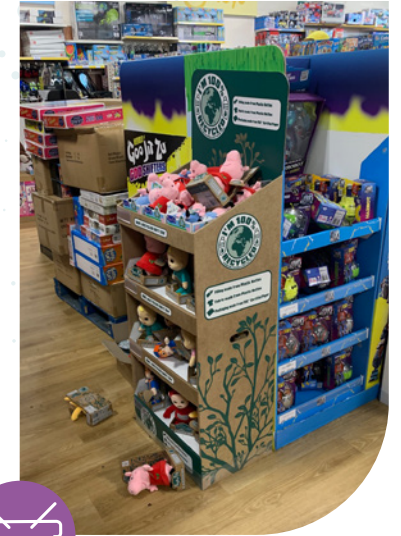

"I'm 100% Recycled" FSDU

The Range