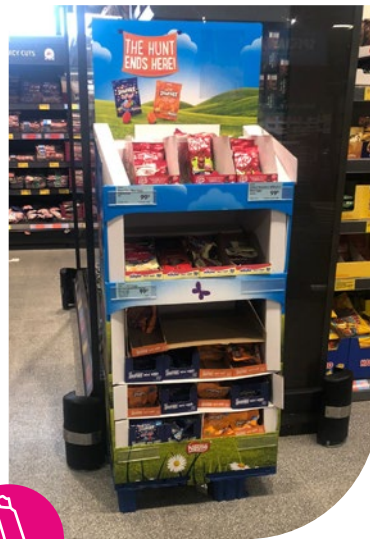

Lyle's MU

Benylin Sudafed FSDU

Nestlé FSDU

Airwick FSDU

Promotional reminder:

10 weeks until Father's Day

If you require POP for a promotion, please get in touch

See you in April for more POP Watch