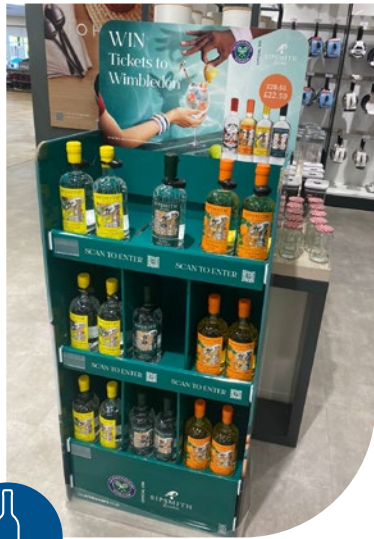

Gillette Labs Standee

Rimmel FSDU

Askeys MU

unwins FSDU

Free Range Eggs Pallet Display

Smarties MU

Fever-Tree MU

Betty Crocker FSDU

Sipsmith FSDU

Grey Goose FSDU

Aveeno FSDU

Hendrick's FSDU

Simple FSDU

Fairy FSDU

Camden Hells Pallet Display

Nivea Sun FSDU