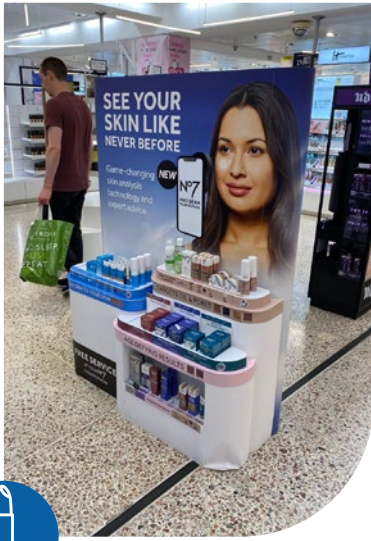

Rimmel FSDU

Urban Decay Display

Max Factor & Revlon FSDU's

No7 FSDU

Nurofen FSDU

Soap & Glory FSDU

No7 Display

Ogx & Nivea Sun FSDU's

Soltan FSDU's

Gillette Labs FSDU

Durex FSDU

Gillette Labs Standee & Harry's FSDU

Harry's Shelf Display

Beauty Favourites Shelf Displays

JS Health Aisle End

Urban Decay FSDU