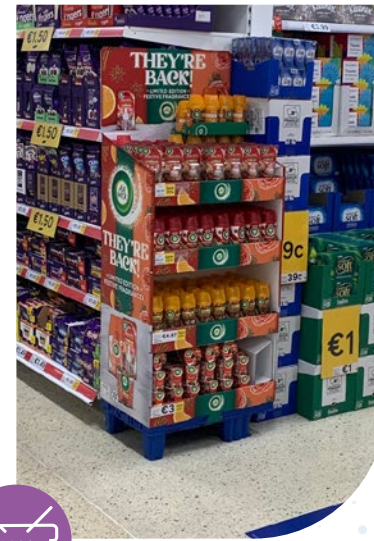

POP Watch | January 2022

Find out more:

Discover our full display offering at;
www.smurfitkappadisplay.com

display

A part of the Smurfit Kappa Group

Chivers FSDU

Schweppes Display Cubes

Tesco Finest FSDU