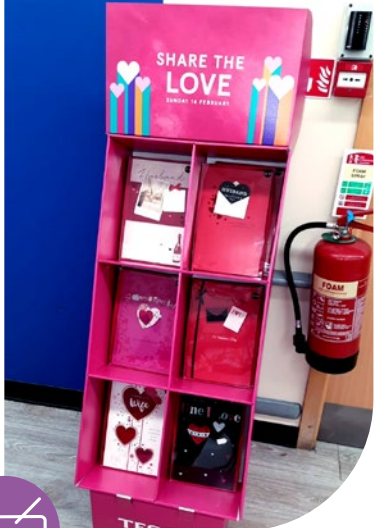

Valentines Cards FSDU