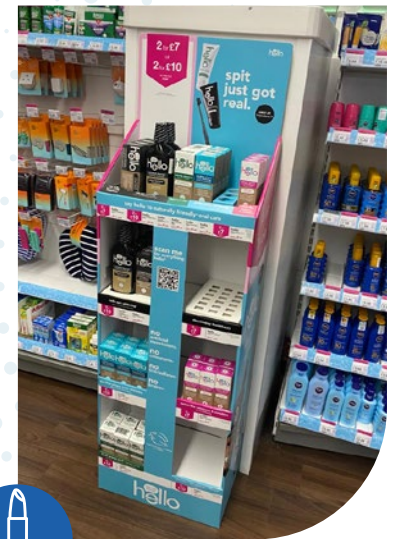

Tayto Dump Bin

McDonnells & Chef FSDU's

Mothers Day Cards FSDU

National Lottery Standee

Meridian Chocca FSDU

Creme Egg Quick Box

Fiid FSDU

Lynx FSDU

BBlonde FSDU

L'oreal & Rimmel FSDU

L'oreal & Revive FSDU's

Hello FSDU

L'oreal & Maybelline FSDU

B. Skincare FSDU

Fruity Shower Gels FSDU

L'oreal FSDU

CeraVe & Garnier FSDU's

Promotional reminder:

7 weeks until Father's Day

If you require POP for a promotion, please get in touch

See you in May for more POP Watch

Find out more:

Discover our full display offering at;
www.smurfitkappadisplay.com