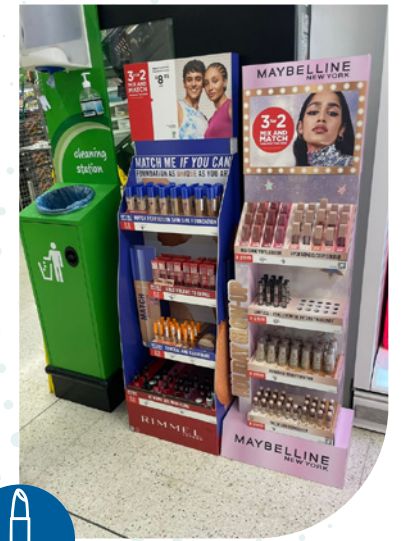

"Ready for Anything" FSDU

L'Oréal FSDU

Pot Noodle MU

Kinder Bueno MU's

Glade FSDU

Jack Daniel's FSDU

Maybelline & Rimmel FSDU

Baker Street MU's

Bacardi FSDU

Mix & Match FSDU

Asda Rewards Pallet Displays

Lynx FSDU

Promotional reminder:

9 weeks until Valentine's Day

If you require POP for a promotion, please get in touch

See you in December for more POP Watch