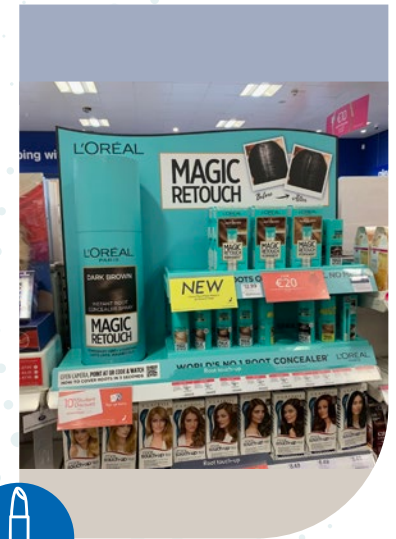

Schwartz FSDU

Colgate FSDU

King C Gillette FSDU

N°7 Arch

Soap & Glory Display

"Buy 1 Get 2nd 1/2 Price" FSDU

L'Oréal Magic Touch CDU

Aussie FSDU

bBold FSDU

Vita Liberta FSDU

Oral-B FSDU

Proceive FSDU

Promotional reminder:

9 weeks until Easter

If you require POP for a promotion, please get in touch

See you in February for more POP Watch