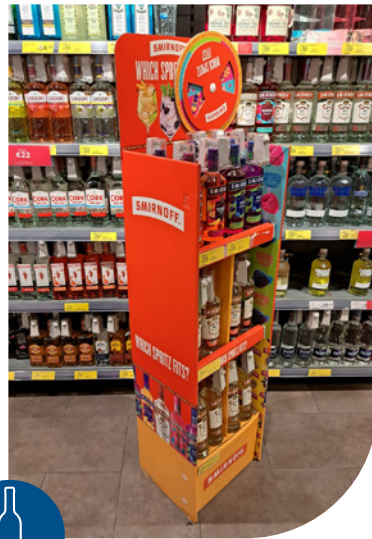

BFree FSDU

Lindt FSDU

Glade FSDU

McVitie's Victoria Pallet Display

Grenade FSDU's

M&M's MU

San Miguel & Budweiser MU's

M&M's FSDU's

Nestlé "Merry Christmas" MU

Birra Moretti FSDU

Smirnoff FSDU

Carlsberg Pallet Display

Forest Feast FSDU

Nivea, Dove and Baylis & Harding FSDU's

Stationery and Batteries FSDU

Kenco MU's