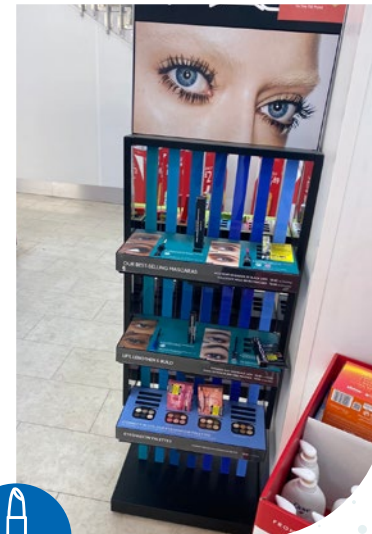

MAC FSDU

Boots

display

A part of the Smurfit Kappa Group