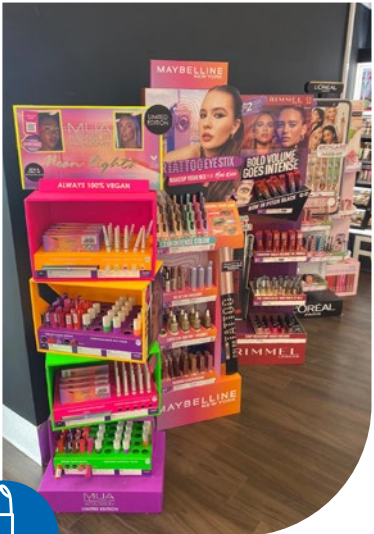

Beauty Studio FSDU

Maybelline Recycle Bin

e.l.f. Display

Juvias Place Display

AHC Display

MUA, Maybelline, Rimmel & L'Oréal FSDU

Urban Decay Display

Lynx FSDU

The Eyelash Emporium FSDU

Star Buy's FSDU & Made by Superdrug Standee

Maybelline FSDU

Promotional reminder: