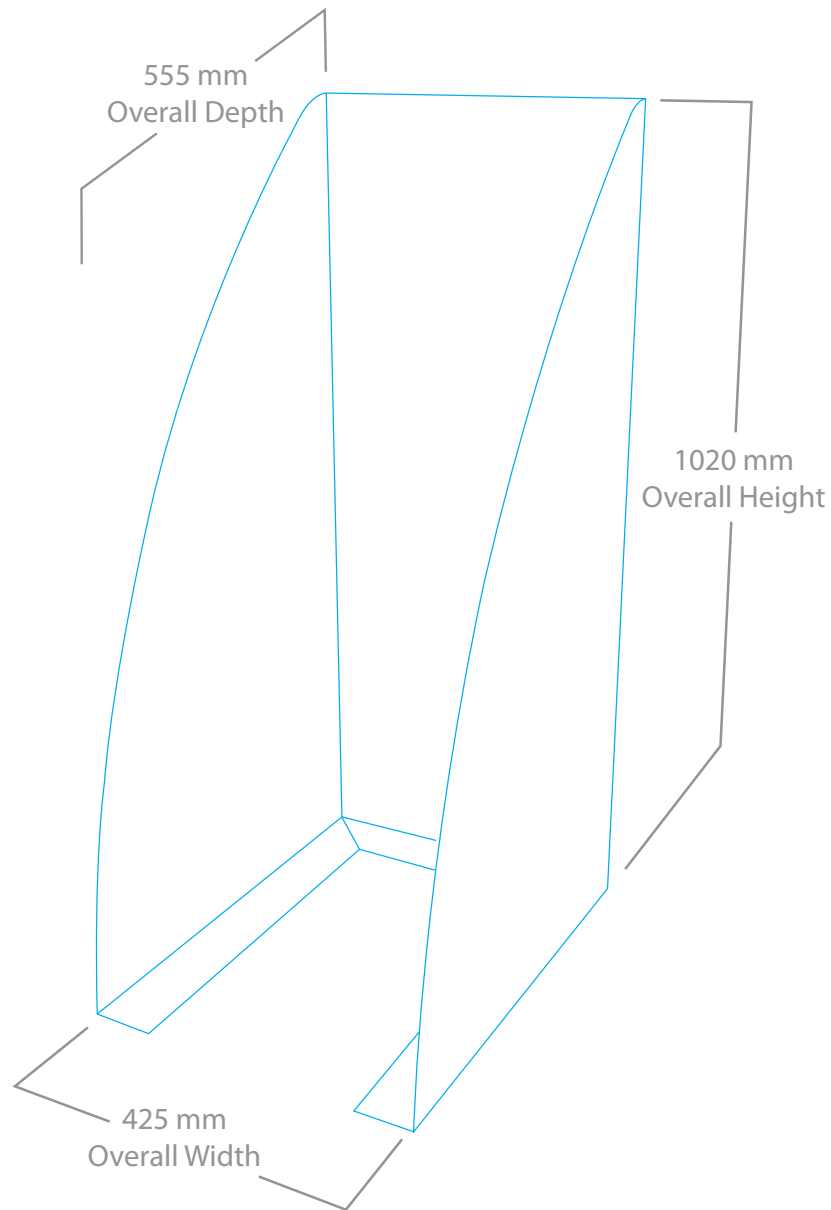

## Technical Information

■ Category:	FSDU	■
■ Spec No.:	5973	■
■ Flat Size:	1255mm x 700 mm x 30mm	■
■ Assembled Size:	As Above	■
■ Material	E/B Flute	■
■ Weight loading	8Kg per Shelf	■
■ Stock Capacity Area:	400mm x 300mm x 220mm	■
■ Key Characteristic:	None	■
■ Product Sector:	All	■

## Technical Information

■ Category:	FSDU
■ Spec No.:	7416
■ Flat Size:	1155mm x 1000 mm x 40mm
■ Assembled Size:	As Above
■ Material:	E/B Flute
■ Weight loading:	20Kg Per Shelf
■ Stock Capacity Area:	As Above
■ Key Characteristic:	None
■ Product Sector:	All

## Technical Information

■ Category:	Stacking Unit	■
■ Spec No.:	6852	■
■ Flat Size:	1217mm x 540 mm x 30mm	■
■ Assembled Size:	As Above	■
■ Material	E/B Flute	■
■ Weight loading	25Kg	■
■ Stock Capacity Area:	600mm x 236mm x 304mm	■
■ Key Characteristic:	None	■
■ Product Sector:	All	■

## Technical Information

■ Category:	Shoptidy	■
■ Spec No.:	1194	■
■ Flat Size:	1095mm x 980 mm x 10mm	■
■ Assembled Size:	As Above	■
■ Material:	F Flute	■
■ Weight loading:	Only Limited to product itself	■
■ Stock Capacity Area:	1020mm x555mm x425mm	■
■ Key Characteristic:	No Assembly	■
■ Product Sector:	All	■