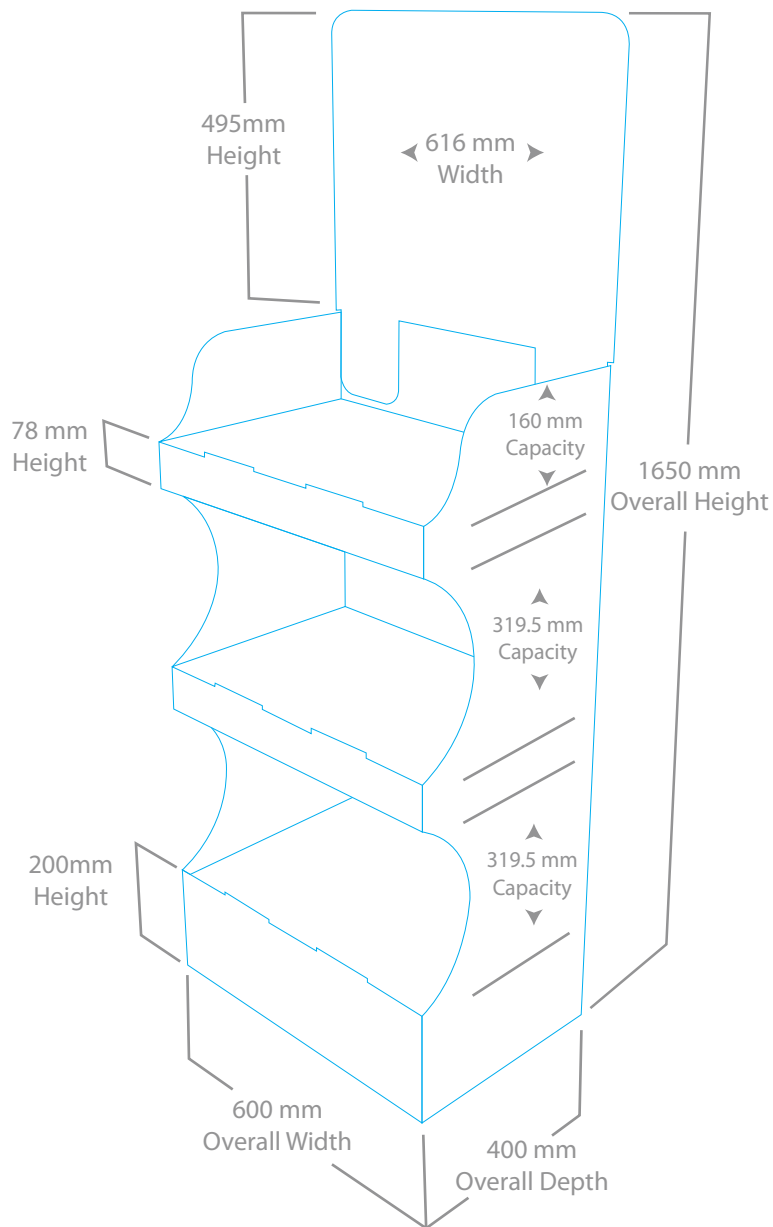

## Technical Information

■ Category:	FSDU	■
■ Spec No.:	5973	■
■ Flat Size:	1255mm x 700 mm x 30mm	■
■ Assembled Size:	As Above	■
■ Material	E/B Flute	■
■ Weight loading	8Kg per Shelf	■
■ Stock Capacity Area:	400mm x 300mm x 220mm	■
■ Key Characteristic:	None	■
■ Product Sector:	All	■

## Technical Information

■ Category:	FSDU
■ Spec No.:	7416
■ Flat Size:	1155mm x 1000 mm x 40mm
■ Assembled Size:	As Above
■ Material:	E/B Flute
■ Weight loading:	20Kg Per Shelf
■ Stock Capacity Area:	As Above
■ Key Characteristic:	None
■ Product Sector:	All

## Technical Information

■ Category:	Stacking Unit	■
■ Spec No.:	6852	■
■ Flat Size:	1217mm x 540 mm x 30mm	■
■ Assembled Size:	As Above	■
■ Material	E/B Flute	■
■ Weight loading	25Kg	■
■ Stock Capacity Area:	600mm x 236mm x 304mm	■
■ Key Characteristic:	None	■
■ Product Sector:	All	■

## Technical Information

■ Category:	Shoptidy	■
■ Spec No.:	1194	■
■ Flat Size:	1095mm x 980 mm x 10mm	■
■ Assembled Size:	As Above	■
■ Material:	F Flute	■
■ Weight loading:	Only Limited to product itself	■
■ Stock Capacity Area:	1020mm x555mm x425mm	■
■ Key Characteristic:	No Assembly	■
■ Product Sector:	All	■