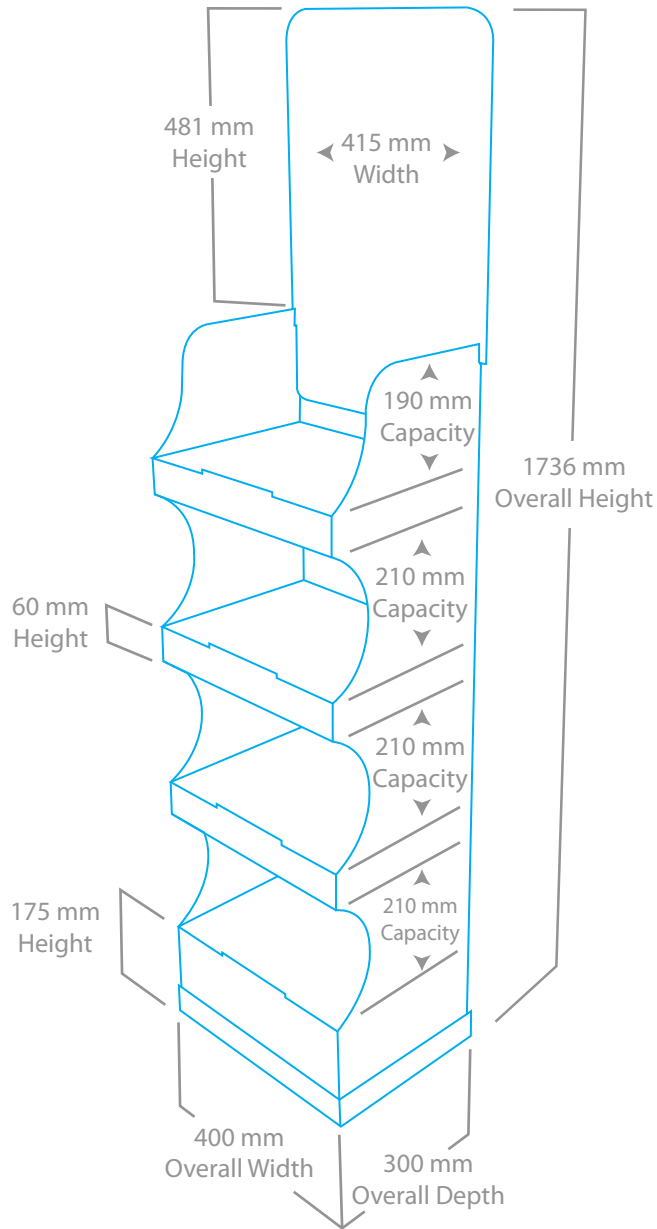

## Technical Information

■ Category:	FSDU	■
■ Spec No.:	5973	■
■ Flat Size:	1255mm x 700 mm x 30mm	■
■ Assembled Size:	As Above	■
■ Material	E/B Flute	■
■ Weight loading	8Kg per Shelf	■
■ Stock Capacity Area:	400mm x 300mm x 220mm	■
■ Key Characteristic:	None	■
■ Product Sector:	All	■

## Technical Information

■ Category:	FSDU
■ Spec No.:	7416
■ Flat Size:	1155mm x 1000 mm x 40mm
■ Assembled Size:	As Above
■ Material:	E/B Flute
■ Weight loading:	20Kg Per Shelf
■ Stock Capacity Area:	As Above
■ Key Characteristic:	None
■ Product Sector:	All

## Technical Information

■ Category:	Stacking Unit	■
■ Spec No.:	6852	■
■ Flat Size:	1217mm x 540 mm x 30mm	■
■ Assembled Size:	As Above	■
■ Material	E/B Flute	■
■ Weight loading	25Kg	■
■ Stock Capacity Area:	600mm x 236mm x 304mm	■
■ Key Characteristic:	None	■
■ Product Sector:	All	■

## Technical Information

■ Category:	Shoptidy	■
■ Spec No.:	1194	■
■ Flat Size:	1095mm x 980 mm x 10mm	■
■ Assembled Size:	As Above	■
■ Material:	F Flute	■
■ Weight loading:	Only Limited to product itself	■
■ Stock Capacity Area:	1020mm x555mm x425mm	■
■ Key Characteristic:	No Assembly	■
■ Product Sector:	All	■