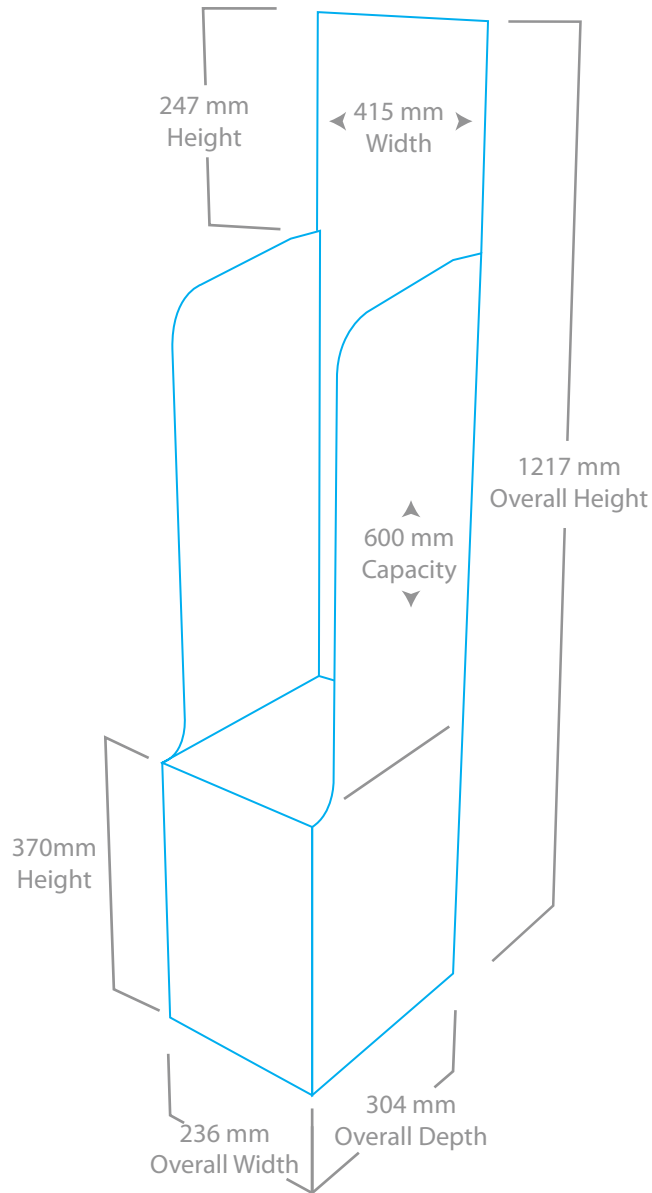

## Technical Information

■ Category:	FSDU	■
■ Spec No.:	5973	■
■ Flat Size:	1255mm x 700 mm x 30mm	■
■ Assembled Size:	As Above	■
■ Material	E/B Flute	■
■ Weight loading	8Kg per Shelf	■
■ Stock Capacity Area:	400mm x 300mm x 220mm	■
■ Key Characteristic:	None	■
■ Product Sector:	All	■

## Technical Information

■ Category:	FSDU
■ Spec No.:	7416
■ Flat Size:	1155mm x 1000 mm x 40mm
■ Assembled Size:	As Above
■ Material:	E/B Flute
■ Weight loading:	20Kg Per Shelf
■ Stock Capacity Area:	As Above
■ Key Characteristic:	None
■ Product Sector:	All

## Technical Information

■ Category:	Stacking Unit	■
■ Spec No.:	6852	■
■ Flat Size:	1217mm x 540 mm x 30mm	■
■ Assembled Size:	As Above	■
■ Material	E/B Flute	■
■ Weight loading	25Kg	■
■ Stock Capacity Area:	600mm x 236mm x 304mm	■
■ Key Characteristic:	None	■
■ Product Sector:	All	■

## Technical Information

■ Category:	Shoptidy	■
■ Spec No.:	1194	■
■ Flat Size:	1095mm x 980 mm x 10mm	■
■ Assembled Size:	As Above	■
■ Material:	F Flute	■
■ Weight loading:	Only Limited to product itself	■
■ Stock Capacity Area:	1020mm x555mm x425mm	■
■ Key Characteristic:	No Assembly	■
■ Product Sector:	All	■